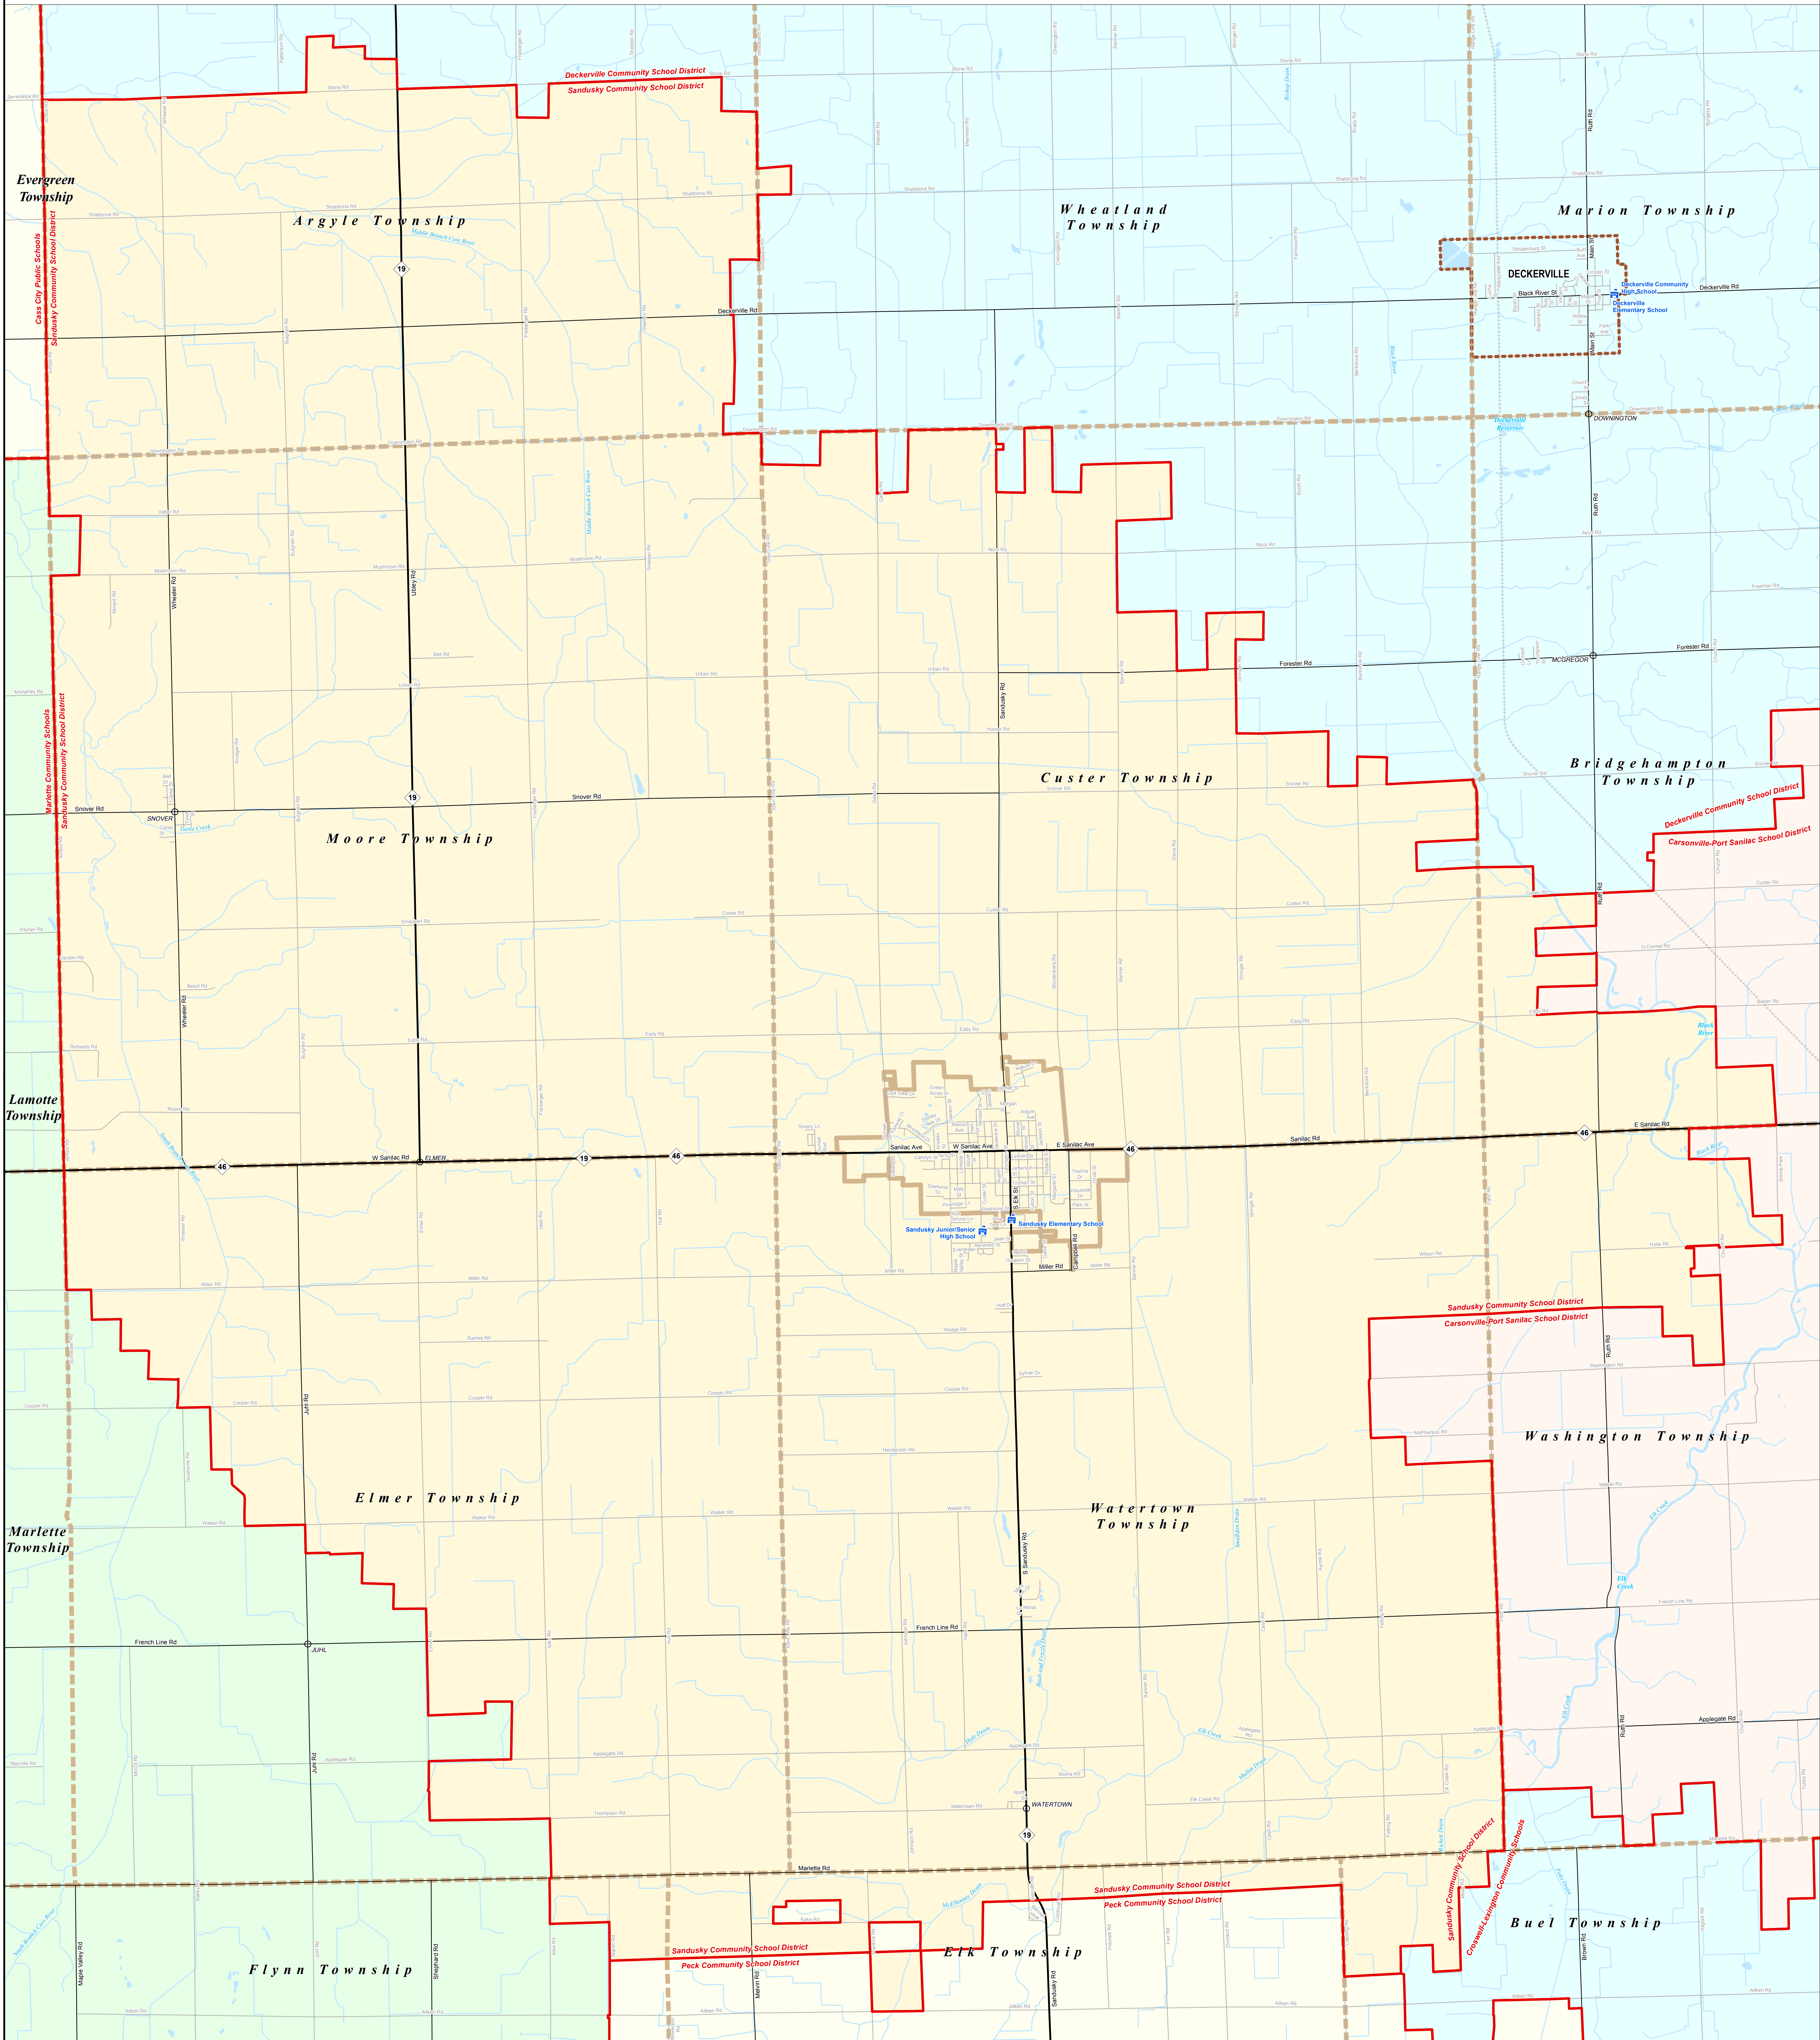

SANDUSKY COMMUNITY SCHOOL DISTRICT

Sanilac ISD

0 0.25 0.5 1 Miles

*Note: Non K-12 School Districts identified with Asterisk (*) in Name

11/14/13

Legend	
School District	Unincorporated Place
County	School
City	Water Feature
Township	Railroad
Village	River, Stream, or Drain
Census Designated Place	Freeway
	Highway
	Primary Road
	Local Road

Source: Michigan Geographic Framework, v13a